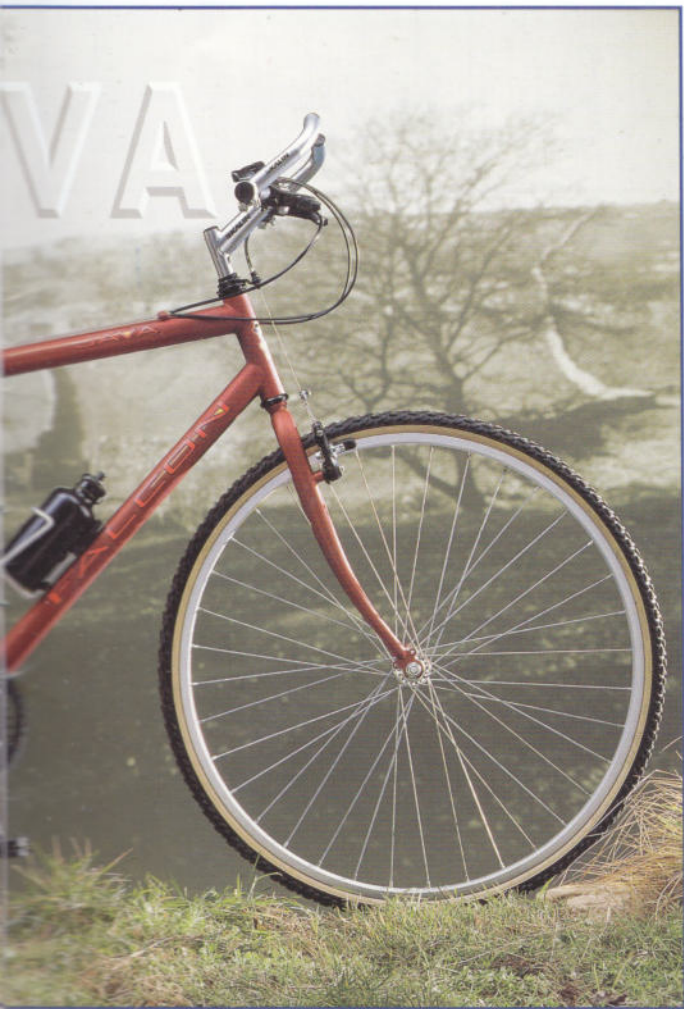

CORSA

Model	Model No	Colour	Gears	Features	Frame Sizes
Filet	7914	Chrome Plated	Shimano TY30 21 Speed S.T1.	Satin bars, ster. bar ends, Comfort Gel saddle, bottle & cage, toe clips & straps.	18" (45.7cm), 20" (50.8cm), 22" (56cm).
Storm	7913	Matt Black	Shimano TY22 21 Speed Gripshift	Bottle & cage, Comfort Gel saddle, bar ends.	18" (45.7cm), 20" (50.8cm), 22" (56cm).
Fat Track	7912	Amazon Blue	Shimano TY22 21 Speed Thumbshif	Bottle & cage, Comfort Gel saddle, bar ends.	18" (45.7cm), 20" (50.8cm), 22" (56cm).
Mont Blanc Ladies	7911	Frost Purple	Shimano TY22 18 Speed Thumbshif	Step-over frame, Comfort Gel saddle & hi-rise handlebars.	19" (48.3cm), 21" (53.5cm), 17" (43.1cm), 19" (48.3cm).
Majorca Ladies	7910	Turquoise Blue	Shimano TY22 18 Speed Gripshift	Step-over, frame design, Comfort Gel saddle, hi-rise handlebars, slick tread tyres.	17" (43.1cm), 19" (48.3cm), 21" (53.5cm).
Majorca Ladies	7909	Turquoise Blue	Shimano TY22 18 Speed Gripshift	Comfort Gel saddle, hi-rise handlebars, bottle & cage, slick tread tyres.	18" (45.7cm), 20" (50.8cm), 22" (56cm).
Warrior	7908	Green on Black Splaier	Shimano TY22 18 Speed Gripshift	Oversize steel frame, bottle & cage, Comfort Gel saddle, bar ends.	16" (40.6cm), 18" (45.7cm), 20" (50.8cm), 22" (56cm).
Supernova	7907	Silver on Black Splaier	Shimano TY15 15 Speed Gripshift	Oversize steel frame, bottle & cage, bar ends.	16" (40.6cm), 18" (45.7cm), 20" (50.8cm), 22" (56cm).
Eclipse Ladies	7906	Deep Gloss Black	Shimano TY15 15 Speed Gripshift	Step-over frame, Comfort Gel saddle, hi-rise handlebars.	15" (38.1cm), 17" (43.1cm), 19" (48.3cm), 21" (53.5cm).
Silverback	7905	Silver on Black Splaier	Shimano TY15 15 Speed Gripshift	Bottle & cage, bar ends & alloy rims.	16" (40.6cm), 18" (45.7cm), 20" (50.8cm), 22" (56cm).
Venom	7904	Chrome Plated	Shimano TY15 15 Speed Thumbshif	Colour co-ordinated Red brakes, grips, bottle & cage, bar ends.	16" (40.6cm), 18" (45.7cm), 20" (50.8cm), 22" (56cm).
Graffiti	7903	Bright Yellow	Shimano TY15 15 Speed Gripshift	Colour co-ordinated Blue tyres, grips & saddle, bottle & cage, bar ends.	16" (40.6cm), 18" (45.7cm), 20" (50.8cm), 22" (56cm).
Interceptor Ladies	7902	Magenta on Black Splaier	Shimano TY15 15 Speed Thumbshif	Step-over frame, Comfort Gel saddle, hi-rise handlebars, alloy rims.	15" (38.1cm), 17" (43.1cm), 19" (48.3cm), 21" (53.5cm).
Tundra	7901	Matt Red	Shimano TY15 15 Speed Gripshift	Bar ends, alloy rims, bottle & cage,.	16" (40.6cm), 18" (45.7cm), 20" (50.8cm), 22" (56cm).
Stealth	7900	Black	Shimano TY15 15 Speed Thumbshif	Alloy rims, bottle & cage, bar ends.	16" (40.6cm), 18" (45.7cm), 20" (50.8cm), 22" (56cm).
Antigua	7899	Frost Titanium	Shimano TY15 Operated Gears	Alloy rims.	16" (40.6cm), 18" (45.7cm), 20" (50.8cm), 22" (56cm).
Mag Race 3	7917	Chrome Plated	Shimano TY22 21 Speed Gripshift	Durable die cast aluminium wheels; Toe clips & straps; Colour coordinated brakes, grips, saddle & tyres, bottle & cage.	20" (50.8cm), 22" (56cm).
Mag Race 2	7916	Dark Flam Blue	Shimano TY15 15 Speed Gripshift	Oversize tubed frame, aluminium wheels; Colour coordinated brakes, grips, saddle & tyres, bottle & cage.	16" (40.6cm), 18" (45.7cm), 20" (50.8cm), 22" (56cm).
Mag Race 1	7915	Matt Black	Shimano TY15 15 Speed Thumbshif	Oversize tubed frame, aluminium wheels; Colour coordinated brakes, saddle & tyres, bottle & cage.	16" (40.6cm), 18" (45.7cm), 20" (50.8cm), 22" (56cm).
Explorer 10 Ladies	7921	Midnight Blue	Shimano TY15 10 Speed Thumbshif	Comfort Gel saddle, plastic mudguards, hi-rise handlebars, carrier.	18" (45.7cm), 20" (50.8cm), 22" (56cm).
Explorer 10 Gents	7920	Midnight Blue	Shimano TY15 10 Speed Thumbshif	Comfort Gel saddle, plastic mudguards, hi-rise handlebars, carrier, bottle & cage.	21" (53.5cm), 23" (58.5cm).
Explorer 15 Ladies	7923	British Racing Green	Shimano TY15 15 Speed Gripshift	Comfort Gel saddle, plastic mudguards, hi-rise bars, carrier.	18" (45.7cm), 20" (50.8cm), 22" (56cm).
Explorer 15 Gents	7922	British Racing Green	Shimano TY15 15 Speed Gripshift	Comfort Gel saddle, plastic mudguards, hi-rise bars, carrier.	21" (53.5cm), 23" (58.5cm).
Java	7924	Matt Burnt Orange	Shimano TY22 21 Speed Thumbshif	38/38 oversize frame, Comfort Gel saddle, bottle & cage, alloy rims, bar ends.	19" (48.3cm), 21" (53.5cm), 23" (58.5cm).
Corsa	7925	Black	Shimano TY22 12 Speed S.I.S.	Racing frame geometry, bottle & cage, padded saddle, cork mosaic padded tape.	19 1/2" (49.6cm), 21 1/4" (54.2cm), 23" (58.5cm), 24 1/4" (63.5cm).
Proline	7926	Metalllic Turquoise Blue	Shimano 300EX 14 Speed S.I.S.	Toe clips & straps, bottle & cage, padded saddle, mosaic padded tape.	21 1/4" (54.2cm), 23" (58.5cm), 24 1/4" (63.5cm).