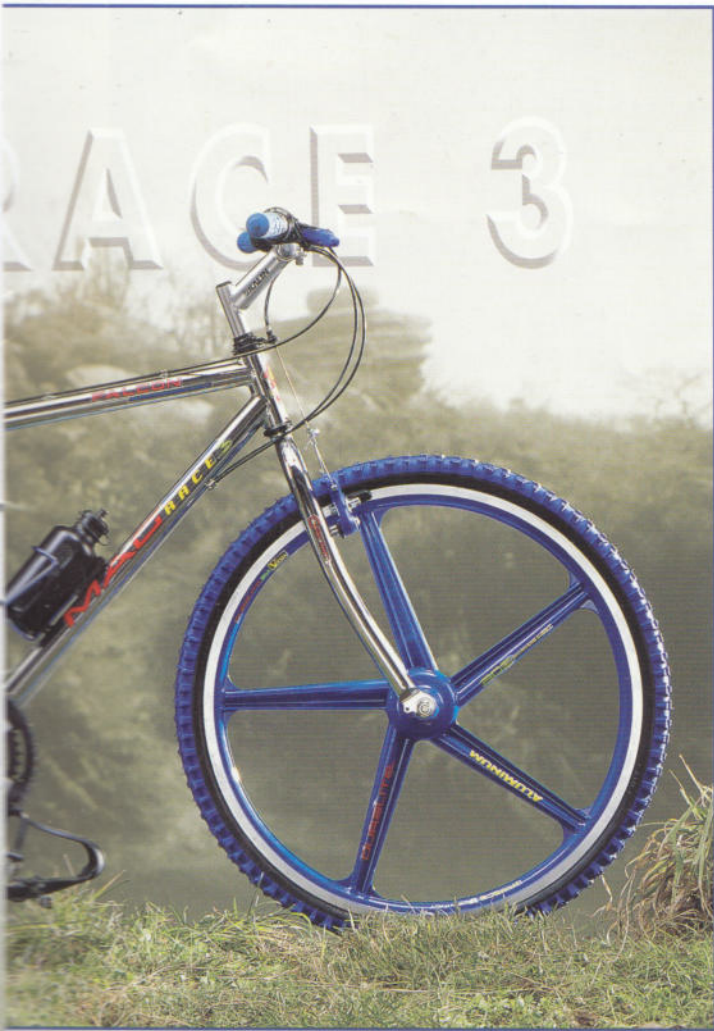

9 Model No 7915