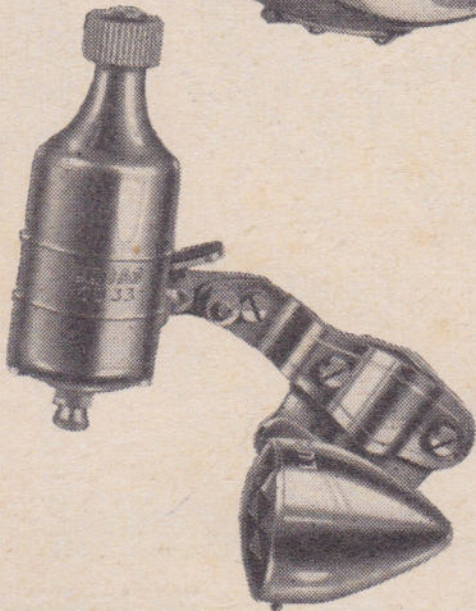

Enjoy cycle lighting  
 at its best  
 with the  
 famous

*"Silver King"*

Improve the appearance of your cycle with the handsome imposing appearance of the World's Finest Cycle Lighting Set. It has many outstanding advantages and refinements — positive thief-proof bracket locking device, rubber-cushioned mounting bracket with exterior beam setting adjustment, biflex bulb mounting ensures constant focal position, silver plated fluted reflector gives a wide, powerful, long range, riding beam. All chromium finish.

The CD33 dynamo weighs only 12½ oz. complete giving 3.3 watts at only 8-9 m.p.h. The tail lamp is a robust reliable model in streamlined style. Twin wiring throughout eliminates earthing troubles.

SET COMPRISES P10 HEADLAMP CD33 DYNAMO 845 TAIL LAMP  
 (Headlamp only 55/-)