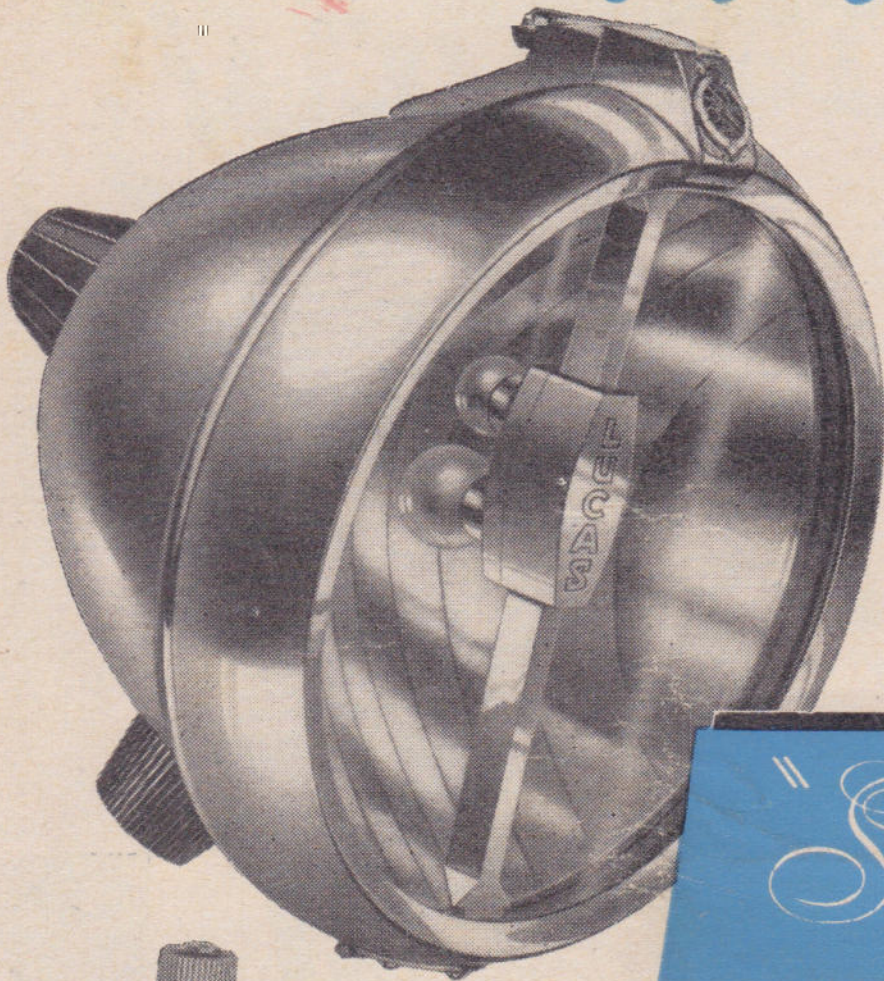

Enjoy cycle lighting  
 at its best  
 with the  
 famous

*"Silver King"*

Improve the appearance of your cycle with the handsome imposing appearance of the World's Finest Cycle Lighting Set. It has many outstanding advantages and refinements — positive thief-proof bracket locking device, rubber-cushioned mounting bracket with exterior beam setting adjustment, biflex bulb mounting ensures constant focal position, silver plated fluted reflector gives a wide, powerful, long range, riding beam. All chromium finish.

The CD33 dynamo weighs only 12½ oz. complete giving 3.3 watts at only 8-9 m.p.h. The tail lamp is a robust reliable model in streamlined style. Twin wiring throughout eliminates earthing troubles.

SET COMPRISES P10 HEADLAMP CD33 DYNAMO 845 TAIL LAMP  
 (Headlamp only 55/-)

**75/-**

**LUCAS**

**CYCLE DYNAMO SET**