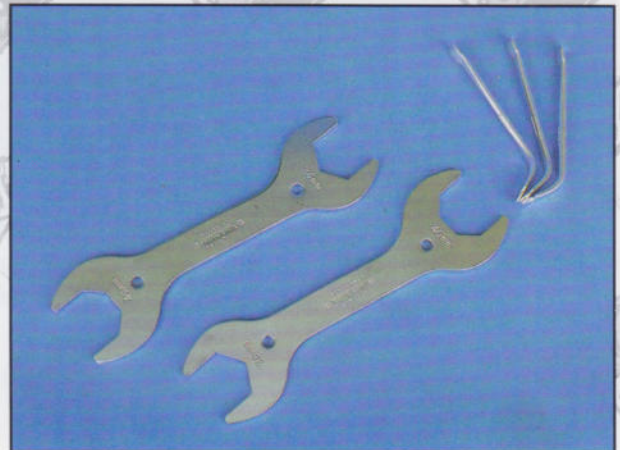

85.0064 Minoura ACG-17 Alloy Wheel Dishing Tool

85.0060 Minoura OW-100 Oversize Headset Spanners

85.0061 Minoura Alloy Tyre Levers (3)