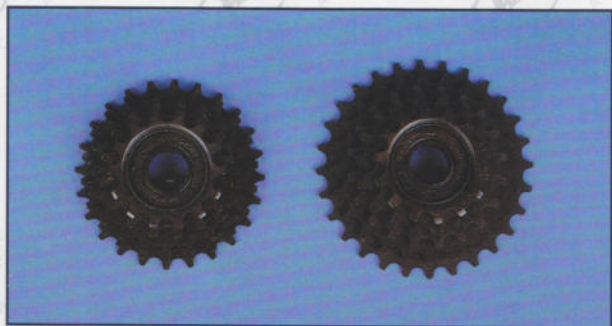

- 64.0009 Riderz SIS 6 Speed Freewheel 14-24
- 64.0010 Riderz SIS 6 Speed Freewheel 14-28