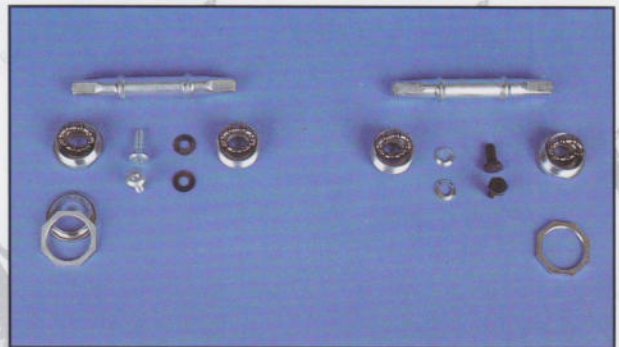

70.0137 Bottom Bracket Set 125mm Hexagonal Bolt
Fitting