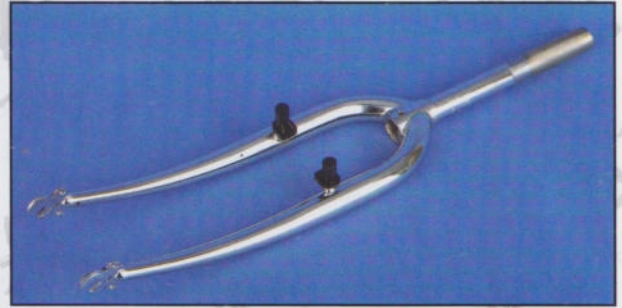

51.0034 26" MTB Chrome with Pivot 220mm x 100mm Column

51.0035 26" MTB Chrome without Pivot 220mm x 100mm Column

51.0023 26" MTB Fork with Pivot 216mm Unthreaded

51.0100 Tange 26" MTB with Pivot 132mm x 50mm