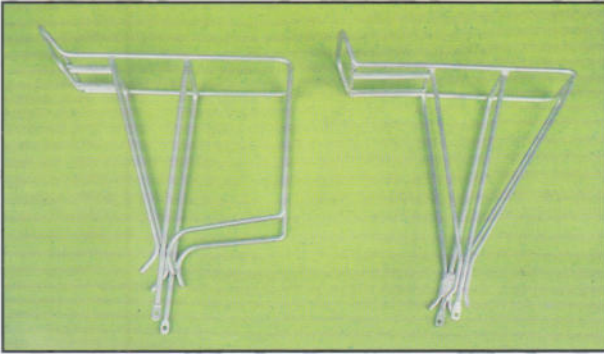

- 75.5010 Riderz High Security Shackle Lock
- 75.5011 Riderz Long High Security Shackle Lock

- 85.0716 WD40 200ml Can, 36 Pack
- 85.0717 WD40 400ml Can, 24 Pack

- 85.0718 WD40 5 Litre Workshop Pack

- 85.0719 Riderz Blue Grease, 24 Sachets (display box)