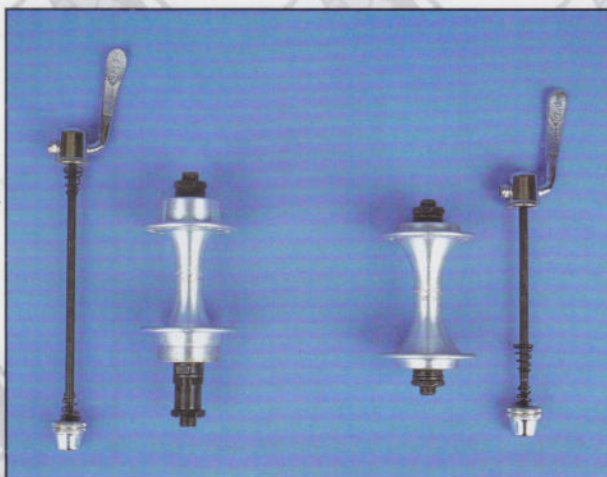

Clothing to match these helmets is also available.

See page 12 of the catalogue.

88.9127 Netti Stream, Silver (S/M)
88.9128 Netti Stream, Silver (M/L)

88.9129 Netti Stream, Graphite
(S/M)
88.9130 Netti Stream, Graphite
(M/L)