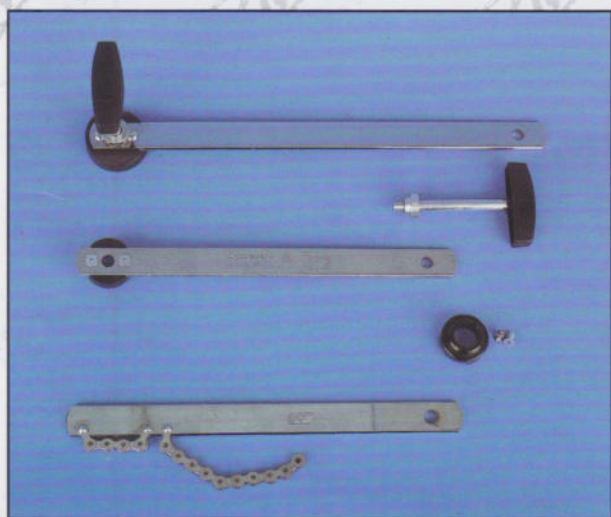

- 85.0018 Tacx T3500 Freewheel Remover
  85.0019 Tacx T3501 Spare Head for T3500
  85.0020 Tacx T3525 Fixed Cup Tool
  85.0022 Tacx T3300 Sprocket Remover