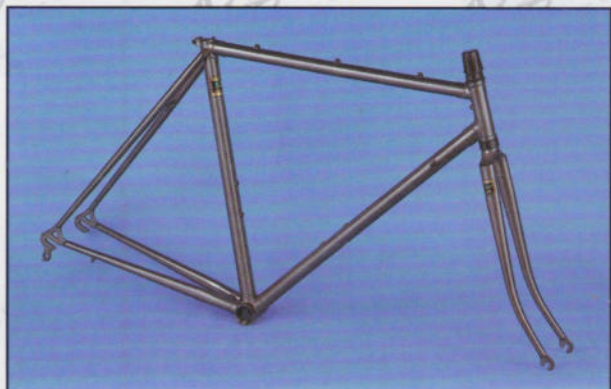

- 50.5120 Reynolds 531C Frame and Fork Kit, 19.5"
- 50.5121 Reynolds 531C Frame and Fork Kit, 21"
- 50.5122 Reynolds 531C Frame and Fork Kit, 22"
- 50.5123 Reynolds 531C Frame and Fork Kit, 23"
- 50.5124 Reynolds 531C Frame and Fork Kit, 24.5"

- 76.0011 ▶ Stainless Steel Dropout for Aluminium Frame