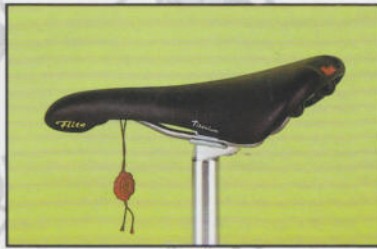

60.0005 Iscaselle Sports Saddle with Clip, White

60.0009 Iscaselle Ladies Saddle with Clip, White

60.0010 Iscaselle Ladies Saddle with Clip, Black

60.0008 Selle Bassano MTB
Perforated Top Saddle,
Black

60.5150 Selle Italia Titanium Flite