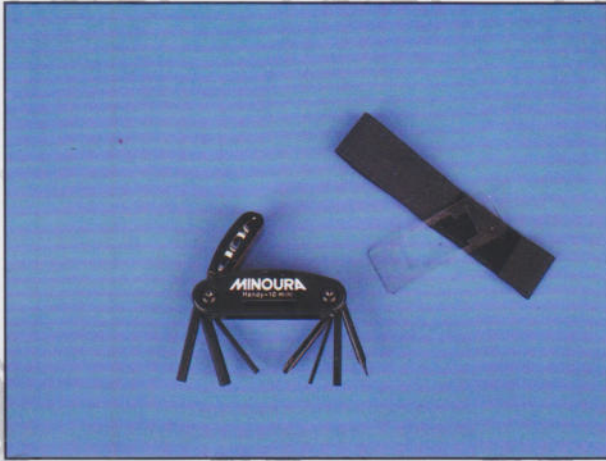

85.0071 Riderz Allen Key Set

85.0050 Sugino Bottom Bracket Tool Set

85.0100 Hozan C-214 Professional Wire Cutters
 85.0101 Hozan C-356 Inner Wire Pliers

85.0115 Hozan C-320 Chain Rivet Pliers

85.0062 Minoura Handy 10 Multi-Tool