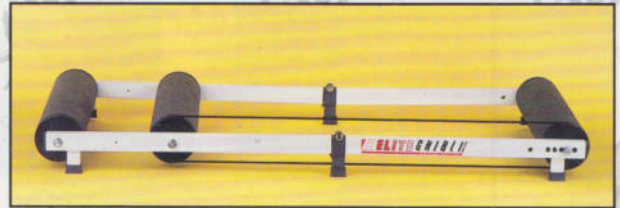

85.1002 Elite Training Rollers