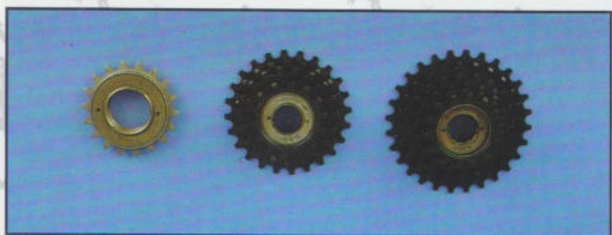

- 64.0005 Riderz 18T Freewheel
- 64.0006 Riderz 20T Freewheel
- 64.0001 Riderz 14-24 5 Speed Freewheel
- 64.0002 Riderz 14-24 5 Speed Freewheel
- 64.0003 Riderz 14-24 6 Speed Freewheel
- 64.0004 Riderz 14-24 6 Speed Freewheel