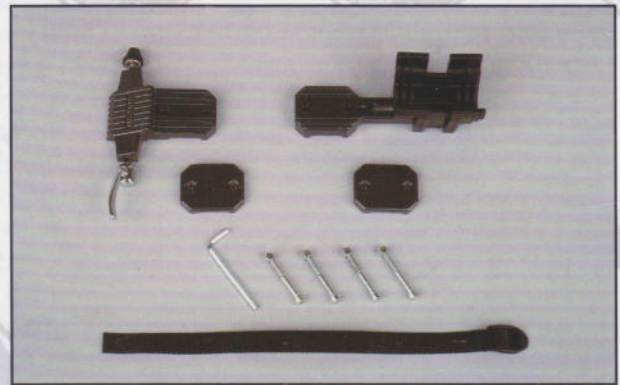

- 75.5531 Elite San Remo Roof Mounted Cycle Carrier