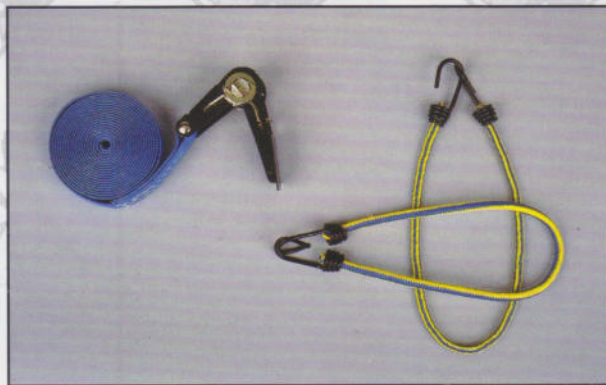

- 75.5506 Automaxi 12" Luggage Elastic (10 pieces)
  75.5507 Automaxi 18" Luggage Elastic (10 pieces)
  75.5508 Automaxi 24" Luggage Elastic (10 pieces)
  75.5509 Automaxi 30" Luggage Elastic (10 pieces)
  75.5510 Automaxi 36" Luggage Elastic (10 pieces)
  75.5520 Riderz Ratchet Luggage Strap