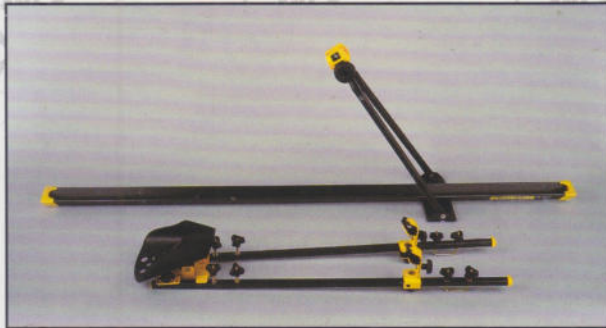

Evolution

Tempest

Classic

All rims available with 36 holes only

- 75.5500 Automaxi Mod EE Guttered Roof Bars
 75.5501 Automaxi Mod EE1 Gutterless Roof Bars

- 75.5504 Roof Mounted Upright Cycle Carrier (Mod 25)
 75.5505 Roof Mounted Inverted Cycle Carrier (Mod 4)