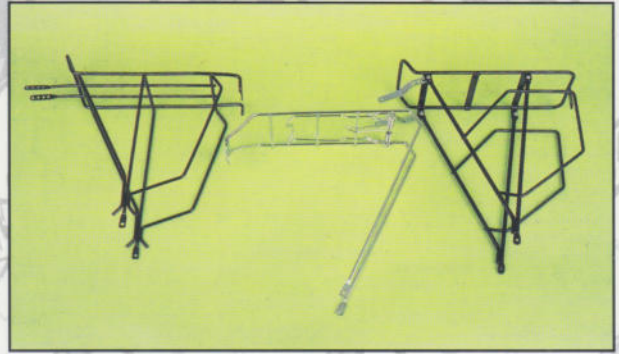

75.0009 Riderz MTB 24" Wheel 4 Point Steel Carrier
75.0004 Riderz MTB 26" Wheel 4 Point Steel Carrier