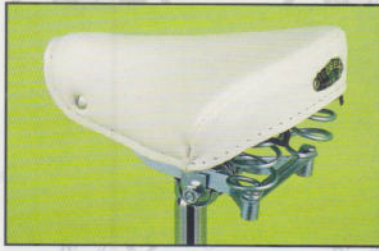

75.5541 Riderz Easy Loader Towbar Mounted Carrier

75.5530 Elite Easy Rack Boot Mounted Cycle Carrier (2 bikes)

60.0047 Iscaselle Sprung Touring Saddle, White

60.0014 Iscaselle Sprung Touring Saddle, Black