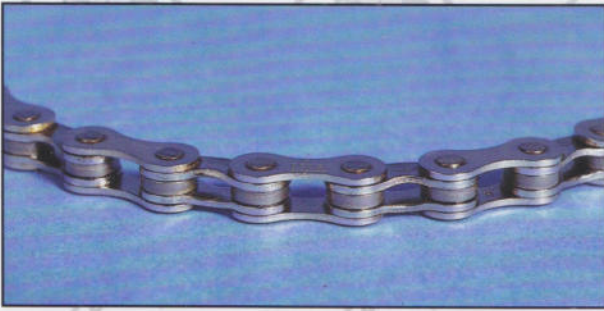

65.5001 Sedis Sport Silver Chain 112 Link
65.5002 Sedis SL 8 Speed Chain 112 Link