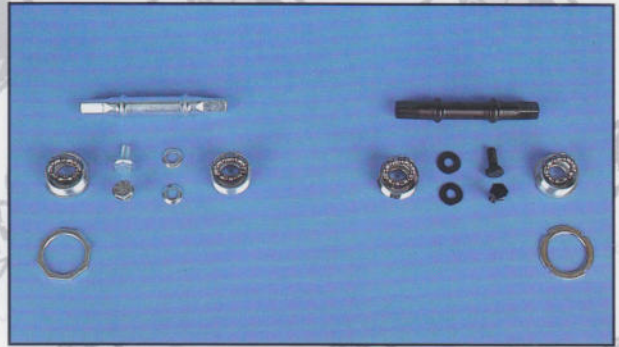

- 88.5540 Beto USA Trail Kit (Bottle, Cage, Pump, Puncture Kit, Tyre Levers, Socket Set)

- 88.5541 Beto USA Lipclean Water Bottle

- 88.0145 Elite Macan 6mm Alloy Cage, Black
- 88.0146 Elite Macan 6mm Alloy Cage, White

- 88.0106 Elite VIP Clamp on Bottle Cage Kit
- 88.0107 Elite VIP Oversize Clamp on Bottle Cage Kit

- 88.0131 Riderz Triathlon Seat Bottle Cage Holder

70.0139 Thun ATB Sealed Bottom Bracket Set,
127.5mm

70.0136 Bottom Bracket Set 133mm Hexagonal Bolt
Fitting