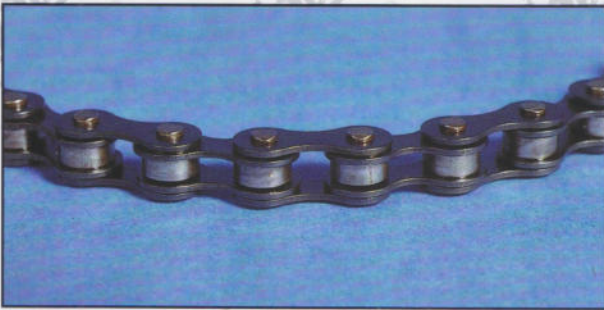

65.0003 Riderz 1/2" x 1/8" 108 Link Black Chain, boxed