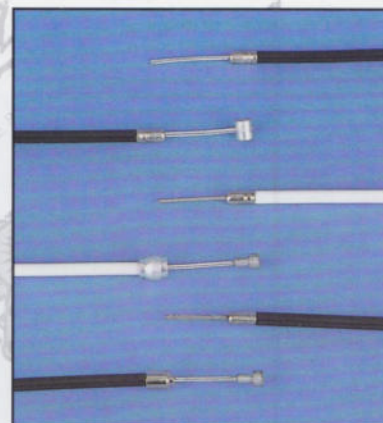

- 59.5004 Riderz MTB Black Inner and Outer Front Cable
  - 59.5005 Riderz MTB Black Inner and Outer Rear Cable
  - 59.0087 Sports Front Inner and Outer Black Cable
  - 59.0088 Sports Rear Inner and Outer Black Cable
  - 59.0013 Sports Front Inner and Outer White Cable
  - 59.0014 Sports Rear Inner and Outer White Cable
2. *(All above in packs of 10)*