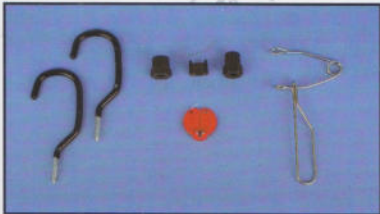

85.0076 Riderz Spoke Key
85.0077 Riderz Storage Hooks
85.0078 Riderz Third Hand Tool
85.0079 Shimano Freewheel Remover
85.0080 Tiger Freewheel Remover
85.0081 Maillard Freewheel Remover