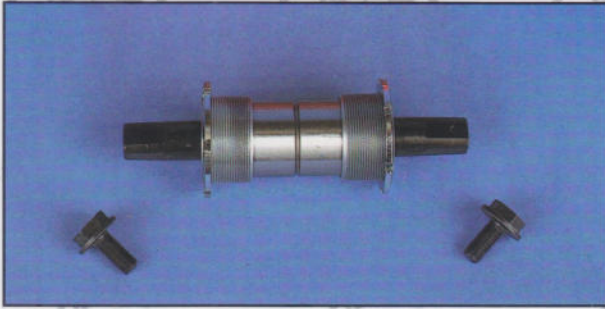

- 88.5540 Beto USA Trail Kit (Bottle, Cage, Pump, Puncture Kit, Tyre Levers, Socket Set)

- 88.5541 Beto USA Lipclean Water Bottle

- 88.0145 Elite Macan 6mm Alloy Cage, Black
- 88.0146 Elite Macan 6mm Alloy Cage, White

- 88.0106 Elite VIP Clamp on Bottle Cage Kit
- 88.0107 Elite VIP Oversize Clamp on Bottle Cage Kit

- 88.0131 Riderz Triathlon Seat Bottle Cage Holder

70.0139 Thun ATB Sealed Bottom Bracket Set,
127.5mm

70.0136 Bottom Bracket Set 133mm Hexagonal Bolt
Fitting