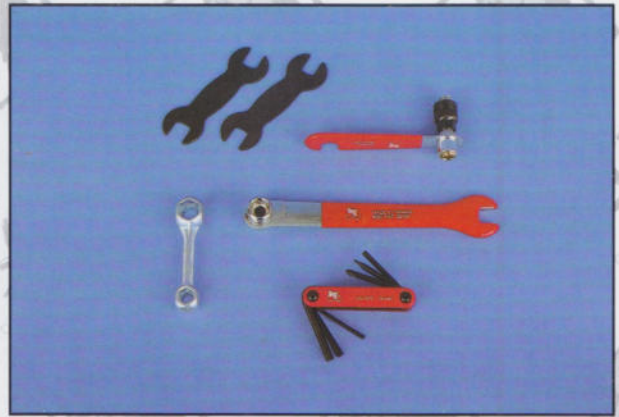

85.0070 Riderz Cone Spanners
85.0072 Riderz Multi Size Dumbbell Spanner
85.0073 Riderz Pedal Box Wrench 14/15mm
85.0074 Riderz Multi Purpose Folding Tool Set
85.0075 Riderz Crank Extracting Spanner