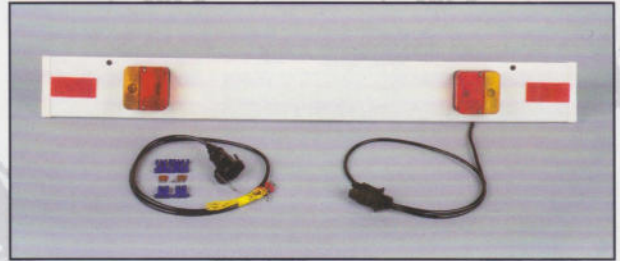

Evolution

Tempest

Classic

All rims available with 36 holes only

- 75.5500 Automaxi Mod EE Guttered Roof Bars
 75.5501 Automaxi Mod EE1 Gutterless Roof Bars

- 75.5504 Roof Mounted Upright Cycle Carrier (Mod 25)
 75.5505 Roof Mounted Inverted Cycle Carrier (Mod 4)