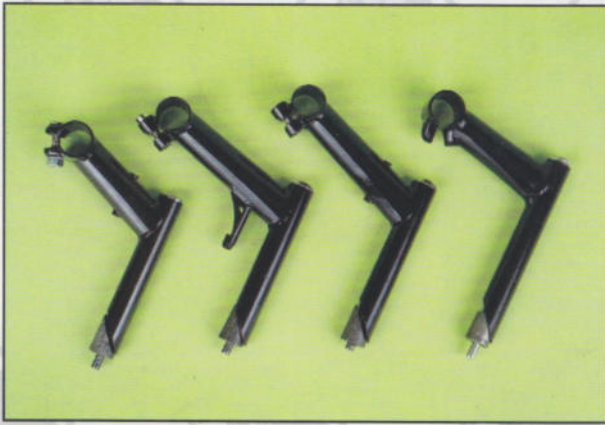

- 56.1000 Super Italia Training, Double Groove Alloy Strada 64/40
- 56.1001 Super Italia Training, Double Groove Alloy Strada 64/42
- 56.1002 Super Italia Training, Double Groove Alloy Strada 64/44

56.5005 Riderz Clip-On Triathlon Bar

56.5010 Riderz Black Steel Clamp-On Ski-Bends

56.5011 Riderz Black Alloy Internal Fit Ski-Bends
56.5012 Riderz Black Alloy Internal Fit L-Bends

Riderz Stems

- 57.0043 MTB Steel Stem, 150mm, Black with Hole
- 57.0045 MTB Sports Steel Stem, 150mm, Black with Hanger
- 57.0020 MTB Steel Stem, 80mm, Black without Hole
- 57.0021 MTB Steel Stem, 100mm, Black without Hole
- 57.0022 MTB Steel Stem, 120mm, Black without Hole
- 57.0023 MTB Steel Stem, 80mm, Black without Hole
- 57.0024 MTB Steel Stem, 100mm, Black without Hole
- 57.0025 MTB Steel Stem, 120mm, Black without Hole
- 57.0044 MTB Sports Alloy Black Stem, 100mm,