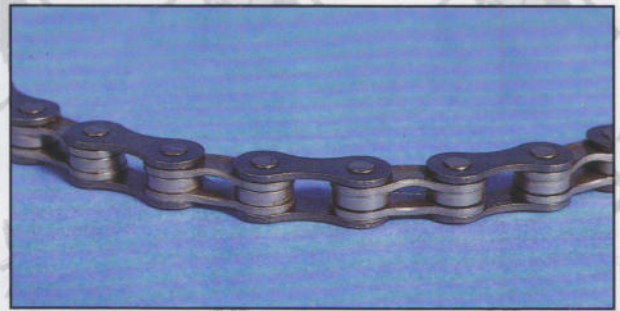

65.5000 Sedis Sport Black Chain 112 Link