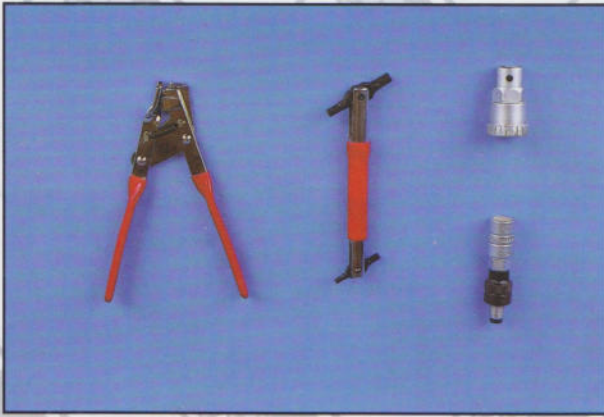

85.0084 Riderz Flexible Allen Key Wrench
85.0085 Shimano Sealed Bottom Bracket Remover
85.0086 Riderz Inner Wire Holding Pliers
85.0087 Riderz Cotterless Crank Extractor