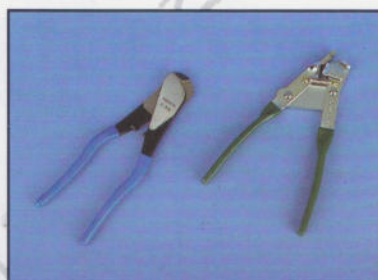

85.0071 Riderz Allen Key Set

85.0050 Sugino Bottom Bracket Tool Set

85.0100 Hozan C-214 Professional Wire Cutters
 85.0101 Hozan C-356 Inner Wire Pliers

85.0115 Hozan C-320 Chain Rivet Pliers

85.0062 Minoura Handy 10 Multi-Tool