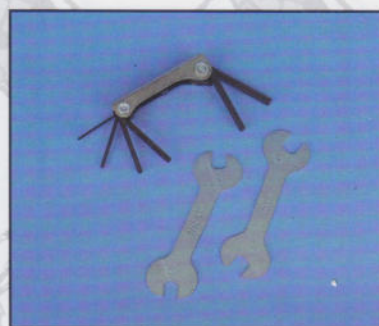

- 85.0012 Tacx T3400 13-14 Cone Spanner
  85.0013 Tacx T3450 15-16 Cone Spanner
  85.0014 Tacx T3700 2-7mm Allen Key Set